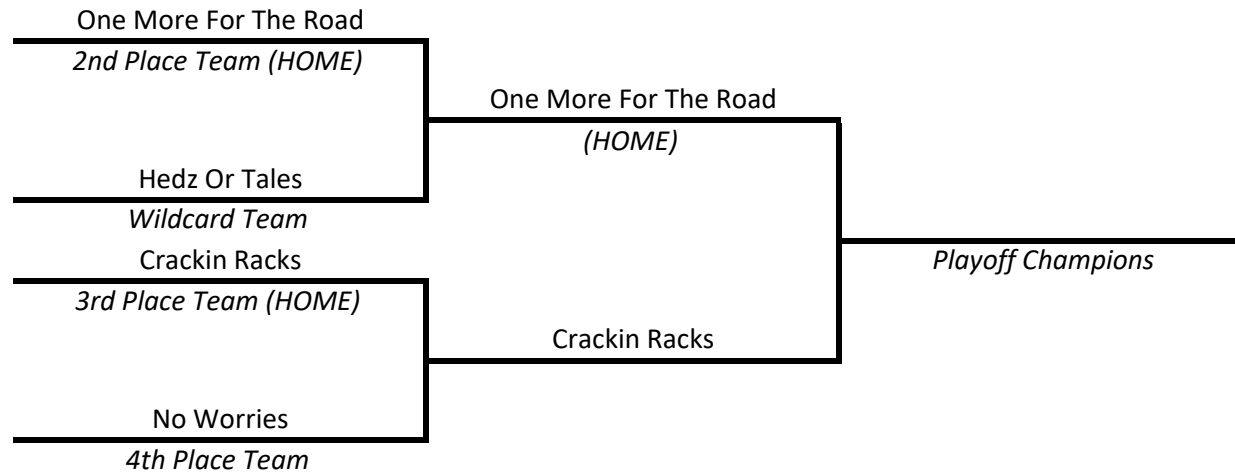

★ PLAYOFFS ★

SILVER TIER

Divisions Of 9 To 13 Teams

**Division Champions (First Place At The End Of The Session) AND
Playoff Champions Advance To The \$75,000 World Qualifier Tournament**

Division Champions: Even Steven